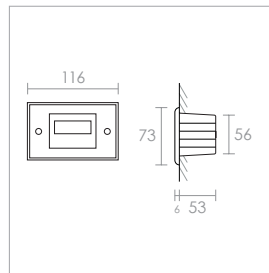

QUADRO MINI

ARCHITECTURAL RECESSED

Features:

- Recessed mounting
- IP65 (dust tight & water jet proof)
- IK09 (10 joules) shock resistance
- Available in 3000K (warm white) and 4000K (cool white)
- Average 50,000 hrs LED life – L80 B20
- CRI 80
- Integrated driver
- Tamper resistant Inox screws
- Recessed wall box (included)
- Asymmetrical light distribution

Material:

- Body & front fascia: die-cast aluminium
- Lens: tempered safety glass

Finish:

- Body: powder coated

Colours:

- 01 White
- 02 Black
- 03 Metallic Grey

Beam Angles:

Technical

Photometrics

Quadro Mini			Ordering Code		
Wattage	Colour Temperature	Delivered Lumens	White	Black	Metallic Grey
4.5W LED	3000K	240lm	90-101-260-301	90-101-260-302	90-101-260-303
4.5W LED	4000K	270lm	90-101-260-401	90-101-260-402	90-101-260-403