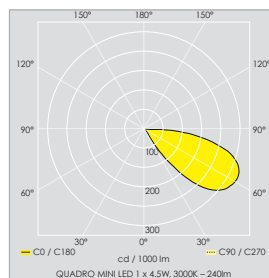

QUADRO MINI

ARCHITECTURAL RECESSED

Features:

- Recessed mounting
- IP65 (dust tight & water jet proof)
- IK09 (10 joules) shock resistance
- Available in 3000K (warm white) and 4000K (cool white)
- Average 50,000 hrs LED life – L80 B20
- CRI 80
- Integrated driver
- Tamper resistant Inox screws
- Recessed wall box (included)
- Asymmetrical light distribution

Material:

- Body & front fascia: die-cast aluminium
- Lens: tempered safety glass

Finish:

- Body: powder coated

Colours:

- 01 White
- 02 Black
- 03 Metallic Grey

Beam Angles:

Technical

Photometrics

Quadro Mini			Ordering Code		
Wattage	Colour Temperature	Delivered Lumens	White	Black	Metallic Grey
4.5W LED	3000K	240lm	90-101-260-301	90-101-260-302	90-101-260-303
4.5W LED	4000K	270lm	90-101-260-401	90-101-260-402	90-101-260-403