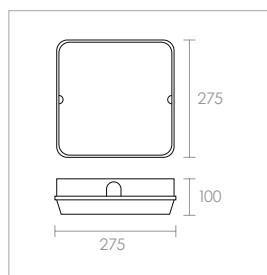

Features:

- Wall or ceiling mounting
- IP54
- IK09 (10 joule) shock resistance
- High performance energy efficient Osram surface-mount-device (SMD) LEDs
- Available in 4000K (cool white)
- Average 50,000 hrs LED life - L70 B10
- BESA box provision
- 2x 20mm conduit entry for side wiring
- Removable gear tray

Material:

- Body: polycarbonate
- Lens: polycarbonate

Finish:

- Lens: cloud (standard) or prismatic (on special request)

Colour:

- 01 White
- 02 Black

Technical

Photometrics