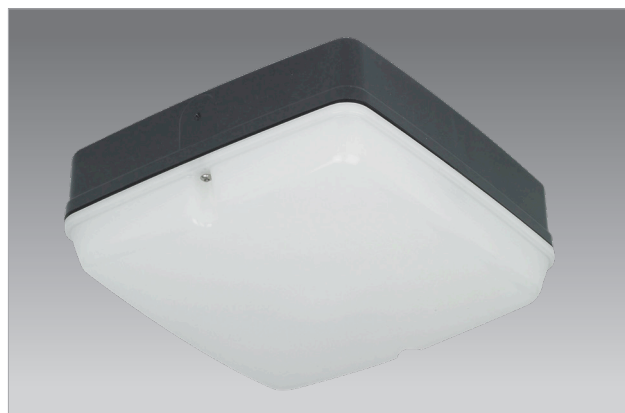

Features:

- Wall or ceiling mounting
- IP54
- IK09 (10 joule) shock resistance
- High performance energy efficient Osram surface-mount-device (SMD) LEDs
- Available in 4000K (cool white)
- Average 50,000 hrs LED life - L70 B10
- BESA box provision
- 2x 20mm conduit entry for side wiring
- Removable gear tray

Options:

- Integral 3hr maintained emergency
- Integrated Manual Intelligent Control (MIC®) - not recommended for exterior use
- PRO ECO (wireless testing & control system) available - on special request
- Integral photocell
- Tamper resistant Torx screws
- 3000K (warm white) LED colour temperature available - on special request

Material:

- Body: polycarbonate
- Lens: polycarbonate

Finish:

- Lens: cloud (standard) or prismatic (on special request)

Colour:

- 01 White
- 02 Black

Technical

Photometrics