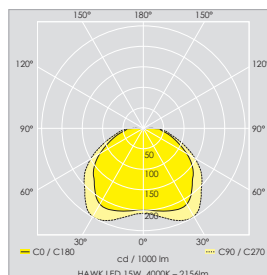

Material:

- Body: polycarbonate
- Lens: polycarbonate

Finish:

- Lens: cloud (standard) or prismatic (on special request)

Colour:

- 01 White
- 02 Black

Technical

Photometrics

Hawk				Ordering Code	
Wattage	Colour Temperature	Delivered Lumens	Luminous Efficacy	White	Black
15W LED	4000K	2156lm	144lm/W	65-111-061-401	65-111-061-402
19W LED	4000K	2928lm	154lm/W	65-112-061-401	65-112-061-402
28W LED	4000K	3950lm	141lm/W	65-113-061-401	65-113-061-402