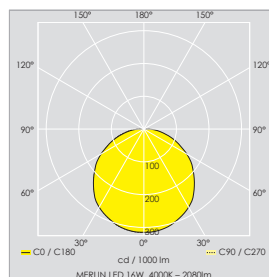

**Material:**

- Body: die-cast aluminium
- Lens: polycarbonate

**Finish:**

- Lens: cloud (standard) or prismatic (on special request)

**Colour:**

- 01 White (on special request, minimum order quantities may apply)
- 02 Black
- 03 Metallic Grey

**Technical**

**Photometrics**

Merlin					Ordering Code	
Wattage	Colour Temperature	LED Lumens	Delivered Lumens	Luminous Efficacy	Black	Metallic Grey
15W LED	4000K	2695lm	1751lm	117lm/W	65-181-060-402	65-181-060-403
16W LED	4000K	3250lm	2080lm	130lm/W	65-182-060-402	65-182-060-403
24W LED	4000K	4511lm	2932lm	122lm/W	65-183-060-402	65-183-060-403
Options					Add to Ordering Code	
Emergency (3 hour)  excludes 24W version					E3-	
Integral photocell					/P	
Torx screws					/TS	