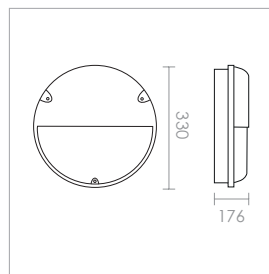

**Material:**

- Body: die-cast aluminium
- Lens: polycarbonate

**Finish:**

- Lens: cloud (standard) or prismatic (on special request)

**Colour:**

- 01 White (on special request, minimum order quantities may apply)
- 02 Black
- 03 Metallic Grey

**Technical**

**Photometrics**

Merlin					Ordering Code	
Wattage	Colour Temperature	LED Lumens	Delivered Lumens	Luminous Efficacy	Black	Metallic Grey
15W LED	4000K	2695lm	1751lm	117lm/W	65-181-060-402	65-181-060-403
16W LED	4000K	3250lm	2080lm	130lm/W	65-182-060-402	65-182-060-403
24W LED	4000K	4511lm	2932lm	122lm/W	65-183-060-402	65-183-060-403
Options					Add to Ordering Code	
Emergency (3 hour)  excludes 24W version					E3-	
Integral photocell					/P	
Torx screws					/TS	