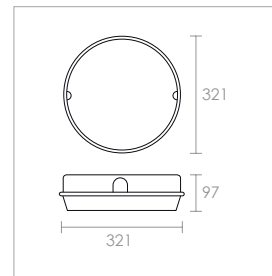

Features:

- Robust aluminium body
- Wall or ceiling mounting
- IP65 (dust tight & water jet proof)
- IK10 (20 joule) shock resistance
- High performance energy efficient Osram surface-mount-device (SMD) LEDs
- Available in 4000K (cool white)
- Average 50,000 hrs LED life - L70 B10
- BESA box provision
- 2x 20mm conduit entry for side wiring
- Removable gear tray

Options:

- Integral 3hr maintained emergency
- Available with an integrated Manual Intelligent Control (MIC®) - not recommended for exterior use
- PRO ECO (wireless testing & control system) available - on special request
- Integral photocell
- Tamper resistant Torx screws
- 3000K (warm white) LED colour temperature available - on special request

Material:

- Body: die-cast aluminium
- Lens: polycarbonate

Finish:

- Lens: cloud (standard) or prismatic (on special request)

Colour:

- 01 White
- 02 Black

AMENITY

Technical

Photometrics

Kite-R					Ordering Code	
Wattage	Colour Temperature	LED Lumens	Delivered Lumens	Luminous Efficacy	White	Black
15W LED	4000K	2695lm	2126lm	142lm/W	65-151-061-401	65-151-061-402
19W LED	4000K	3666lm	2896lm	152lm/W	65-152-061-401	65-152-061-402
28W LED	4000K	4948lm	3908lm	140lm/W	65-152-061-401	65-153-061-402

Options	Add to Ordering Code
Emergency (3 hour) excludes 28W version	E3-
MIC 1	/MIC1
MIC 2	/MIC2
MIC 3	/MIC3
Integral photocell	/P
Torx screws	/TS