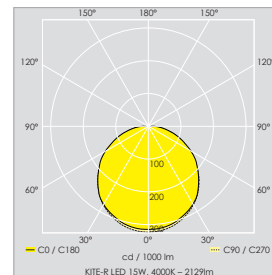

### Features:

- Robust aluminium body
- Wall or ceiling mounting
- IP65 (dust tight & water jet proof)
- IK10 (20 joule) shock resistance
- High performance energy efficient Osram surface-mount-device (SMD) LEDs
- Available in 4000K (cool white)
- Average 50,000 hrs LED life - L70 B10
- BESA box provision
- 2x 20mm conduit entry for side wiring
- Removable gear tray

### Photometrics

Kite-R					Ordering Code	
Wattage	Colour Temperature	LED Lumens	Delivered Lumens	Luminous Efficacy	White	Black
15W LED	4000K	2695lm	2126lm	142lm/W	65-151-061-401	65-151-061-402
19W LED	4000K	3666lm	2896lm	152lm/W	65-152-061-401	65-152-061-402
28W LED	4000K	4948lm	3908lm	140lm/W	65-152-061-401	65-153-061-402